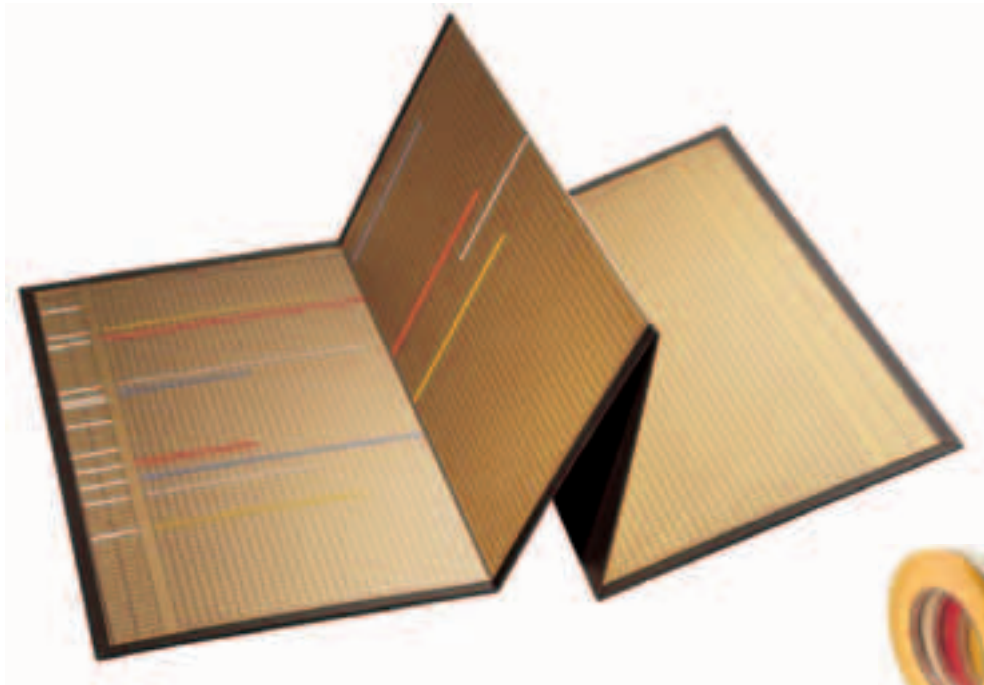

Complementi Reception Reception complements

X

cm 58 x 32 - gr 400

65 stanze/rooms

4 mesi/months

Pannello prenotazioni brevettato Apir, in alluminio, ricoperto in similpelle, da utilizzare con nastri removibili.

A richiesta anche su misura o da appendere a muro.

Patented Apir reservation planning board in aluminium, covered with leatherlike material, to be used with removable tape stickers.

Also available in dimensions as required or in wall mounted version.

NAS

Nastri removibili per pannello prenotazioni.

Colori: giallo, rosso e bianco.

Removable tape stickers for the reservations planning board.

Colours: white, yellow and red.